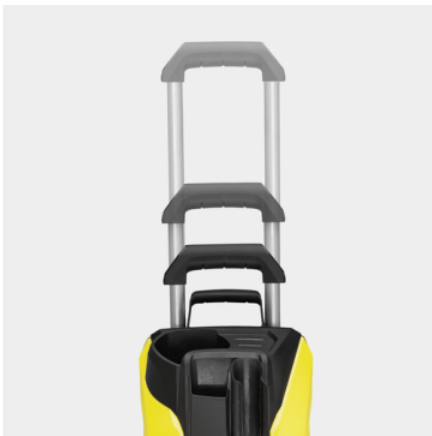

K 7 PREMIUM POWER HOME

The K 7 Premium Power Home pressure washer with hose reel and Home Kit for significant levels of dirt on paths and cars.

Made in Europe

Order No.

1.317-172.0

- App support, water-cooled motor, area performance of 60 m²/h
- Hose reel, Plug 'n' Clean detergent application system, 10 m HD hose
- Vario power spray lance, dirt blaster, Home Kit

Equipment

Home Kit		K 7 Smart: T 7 Surface Cleaner, Stone and Façade Cleaner, 3-in-1, 1l
High-pressure gun		G 180 Q
Vario Power Jet		■
Dirt blaster		■
Integrated high-pressure hose reel		■
Integrated storage net		■
High-pressure hose	Metre	10
Device-side Quick Connect		■
Detergent application via		Plug 'n' Clean system
Telescopic handle		■
Water-cooled motor		■
Pump material		Aluminium
Integrated water filter		■
Adapter for A3/4" garden hose connector		■

■ included in delivery.

Telescopic handle made of high-quality aluminium

- The aluminium telescopic handle can be extended for transport and retracted again for storage.

Hose reel for comfortable handling