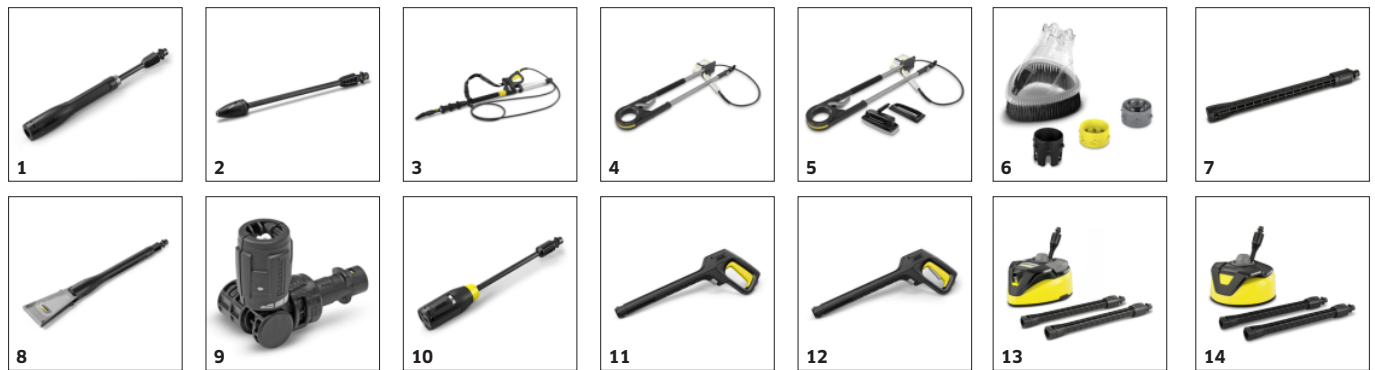

EQUIPMENT FOR K 7 PREMIUM POWER HOME 1.317-172.0

		Order No.	Description	
SPRAY LANCES				
VP 180 K7	1	2.644-437.0		■
DB 160 Full Control Dirt blaster	2	2.642-729.0	Dirt blaster with powerful Top rotary nozzle for Kärcher pressure washers in class K 7. For particularly stubborn dirt like that on mossy or weathered surfaces.	■
Telescopic spray lance	3	2.642-347.0	Telescopic spray lance (1.20 m – 4m) for easy cleaning of difficult to reach areas. With shoulder strap, bayonet connection and integrated, ergonomically adjustable trigger gun. Weight: ca. 2 kg	□
TLA 4 Telescopic Spray Lance	4	2.644-190.0	Simple cleaning at (almost) every point: The telescopic spray lance easily reaches areas that are difficult to access thanks to its 180° adjustable hinge.	□
Façade & glass cleaning kit	5	2.644-249.0	Set comprising the telescopic spray lance TLA 4 and the façade and glass cleaning attachment. For easy cleaning of objects that are difficult to access such as house façades or conservatories.	□
Splash guard	6	2.642-706.0	Transparent splash guard for class K 2 to K 7 Kärcher pressure washers protects the operator and surrounding area from spray water. Ideal for cleaning corners and edges.	□
Single Lance Extension	7	2.643-240.0	Extends spray lance by 0.5 m. For effective cleaning of difficult to reach areas. Suitable for all Kärcher accessories.	□
ecoBooster 180	8	2.645-386.0	Ideal for delicate surfaces - the ecoBooster delivers a 50% higher cleaning performance than the Kärcher standard flat jet, saving water, energy and time.	□
Vario Power Jet Short 360° VP 160 S	9	2.643-254.0	The Kärcher short Vario Power nozzle comes with infinite pressure regulation and is adjustable 360°, making it ideal for cleaning difficult to reach areas and cleaning of confined spaces. For use with Kärcher K5 - K6 pressure washers.	□
MJ 4-in-1 K7	10	2.644-439.0		□
TRIGGER GUNS				
G 180 Q Quick Connect trigger gun	11	2.642-889.0	The new G 180 Q spray gun with Quick Connect is 13 cm longer and is now even more convenient to use and more ergonomic when cleaning with Kärcher pressure washers.	■
G 180 Q PC	12	2.644-434.0		□
HARD SURFACE CLEANERS				
T 7 Plus T-Racer Surface Cleaner	13	2.644-074.0	Power nozzle for ultimate cleaning power, even in corners and along edges: The T 7 Plus T-Racer surface cleaner with rinse function - for effective and splash-free cleaning of large areas.	□
T 5 T-Racer Surface Cleaner	14	2.644-084.0	Thorough and splash-free cleaning over large areas: The T 5 T-Racer surface cleaner. The adjustable nozzle position means the surface cleaner can be used to clean hard and delicate surfaces alike.	□

■ Included in delivery. □ Available accessories. ○ Cleaning agents.